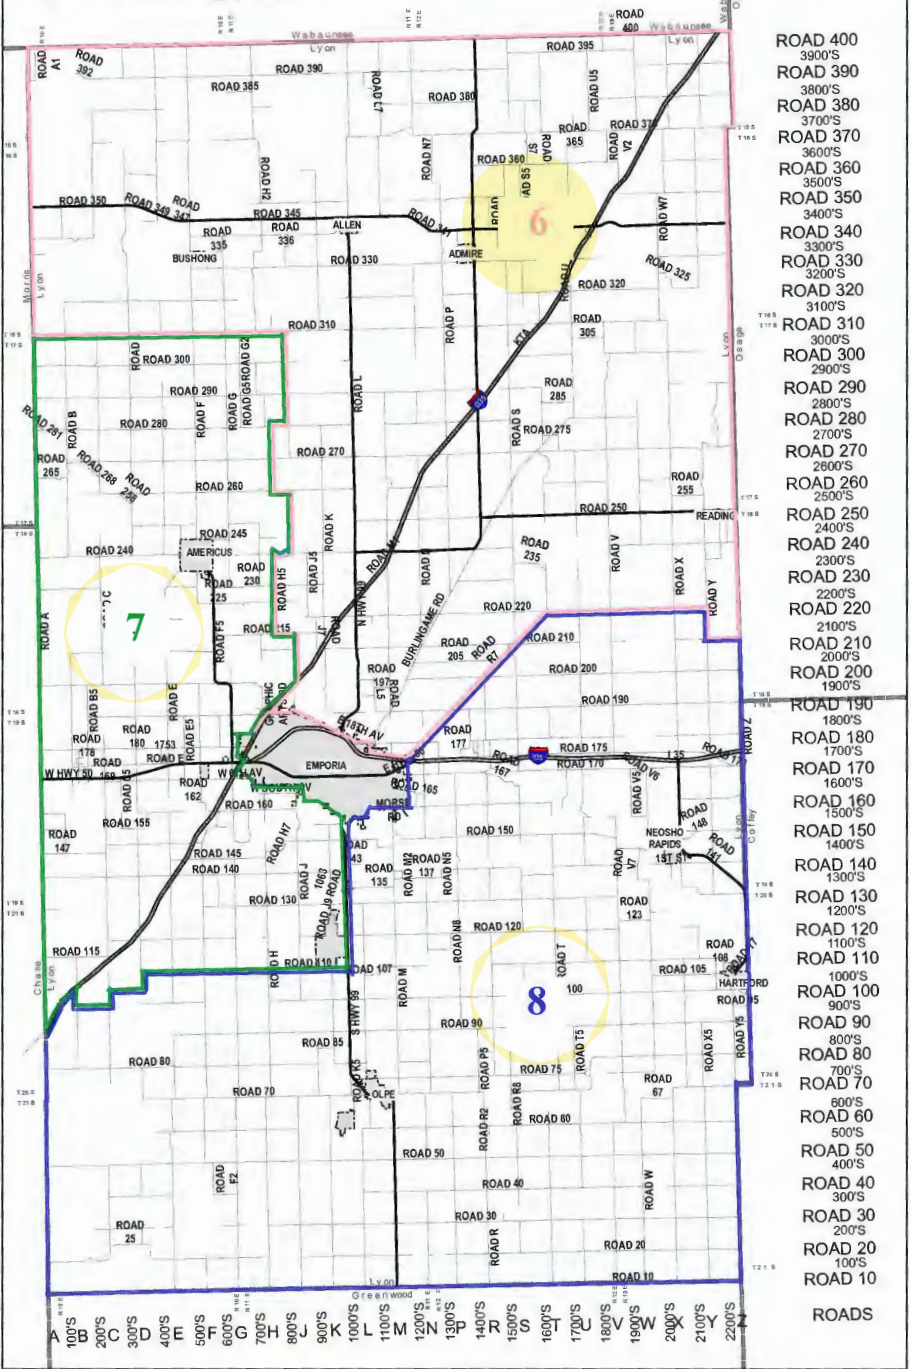

Lyon County, KS Assessment Areas

- ROAD 400
3900'S
- ROAD 390
3800'S
- ROAD 380
3700'S
- ROAD 370
3600'S
- ROAD 360
3500'S
- ROAD 350
3400'S
- ROAD 340
3300'S
- ROAD 330
3200'S
- ROAD 320
3100'S
- ROAD 310
3000'S
- ROAD 300
2900'S
- ROAD 290
2800'S
- ROAD 280
2700'S
- ROAD 270
2600'S
- ROAD 260
2500'S
- ROAD 250
2400'S
- ROAD 240
2300'S
- ROAD 230
2200'S
- ROAD 220
2100'S
- ROAD 210
2000'S
- ROAD 200
1900'S
- ROAD 190
1800'S
- ROAD 180
1700'S
- ROAD 170
1600'S
- ROAD 160
1500'S
- ROAD 150
1400'S
- ROAD 140
1300'S
- ROAD 130
1200'S
- ROAD 120
1100'S
- ROAD 110
1000'S
- ROAD 100
900'S
- ROAD 90
800'S
- ROAD 80
700'S
- ROAD 70
600'S
- ROAD 60
500'S
- ROAD 50
400'S
- ROAD 40
300'S
- ROAD 30
200'S
- ROAD 20
100'S
- ROAD 10

ROADS